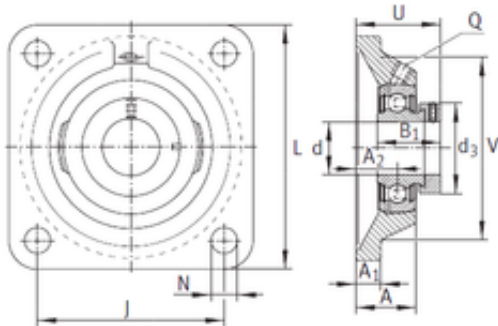

TM - SNR Axis Manufacturing Co.

INA PCJ15 Unidad De Rodamiento

Bearing No. PCJ15

Bore Diameter	15 mm
d	15 mm
V	58 mm
U	39,1 mm
Thread (Q)	M6
d3	28 mm
A	27 mm
A1	9,5 mm
B1	28,6 mm
J	54 mm
L	76 mm
N	11,5 mm
A2	17 mm
Weight	0,52 Kg
Basic dynamic load rating (C)	9,8 kN
Category	Bearings
Inventory	0.0
Manufacturer Name	SCHAEFFLER GROUP
Minimum Buy Quantity	N/A
Weight / Kilogram	0.52
Product Group	M06110

PCJ15 Bearing 2D drawings and 3D CAD models